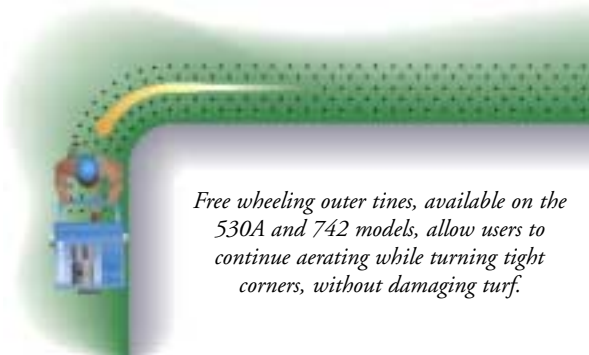

BlueBird Aerators relieve soil compaction by removing evenly-spaced cores of turf up to 3" in depth. Standard coring spoons or optional spike and slicing blade reels enable you to tailor aeration to grasses and soil conditions.

BlueBird Aerators give you precise, consistent control of coring depth up to 3 inches.

Free wheeling outer tines, available on the 530A and 742 models, allow users to continue aerating while turning tight corners, without damaging turf.